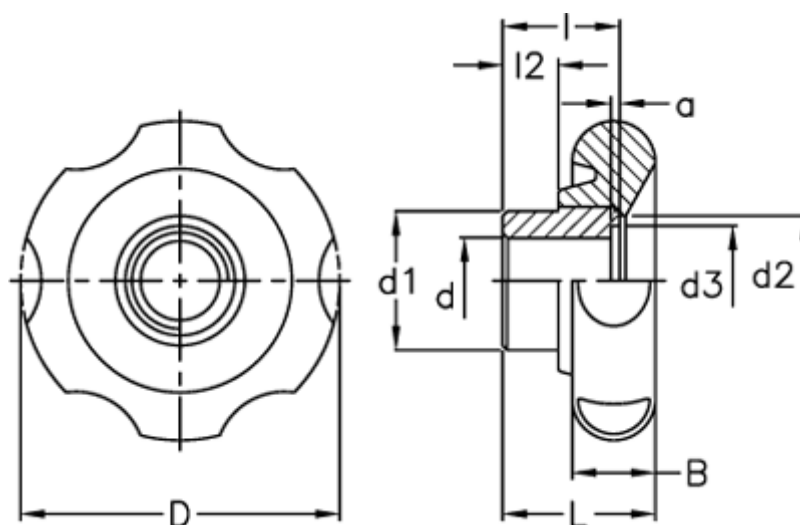

# Data Sheet

Article number: 2302174431  
Description: E+G Lobe knob  
VL.640/80 FP-A-16

## Measures

a	= 1.5	L	= 40
B	= 19	l2	= 15
D	= 80		
d1	= 35		
d2	= 34		
d3	= 21.4		
d H7	= 16		
l	= 30		